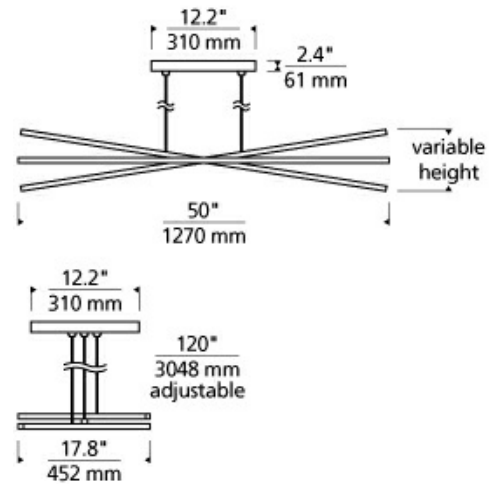

## SPECIFICATIONS

HARDWARE MATERIAL	Metal
SHADE MATERIAL	Acrylic
NET WEIGHT	10.5 lbs
HEIGHT	18in
WIDTH	17.8in
LENGTH	50in
UP LIGHT / DOWN LIGHT / BOTH?	
WET LISTED	
DAMP LISTED	Yes
DRY LISTED	
MIN. HANGING HEIGHT	6in
MAX HANGING HEIGHT	140.4in
TOTAL CORD LENGTH	120in
TOTAL STEM LENGTH	
STEM QTY	
SLOPED CEILING ADAPTABLE?	Yes 45° Max
GENERAL LISTING	ETL Listed
INCLUDES	